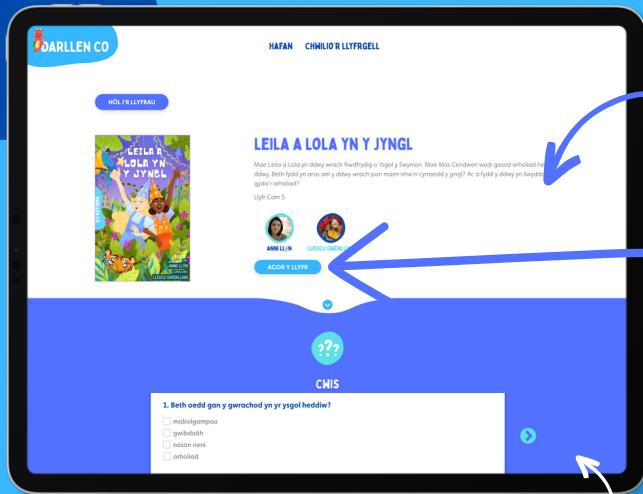

QUICK GUIDE

(PARENTS AND GUARDIANS)

Go to darlenco.cymru/login

1

Ready to read?
Enter your details and
press login.

3

Change avatar and search
the library to read and listen
to books.

2

View your child's
reading time today,
their total reading time
and their login streak.

4

Open a book that has
been assigned by your
child's teacher.

5

Find out more information
about the book, including the blurb,
and who the author and
illustrator are.

6

Open the book to read with your child.

8

Turn the page.

7

Complete the quiz that comes with
the book. The teacher will be able to
see your child's score.

9

Press the arrow to listen to the
audiobook.