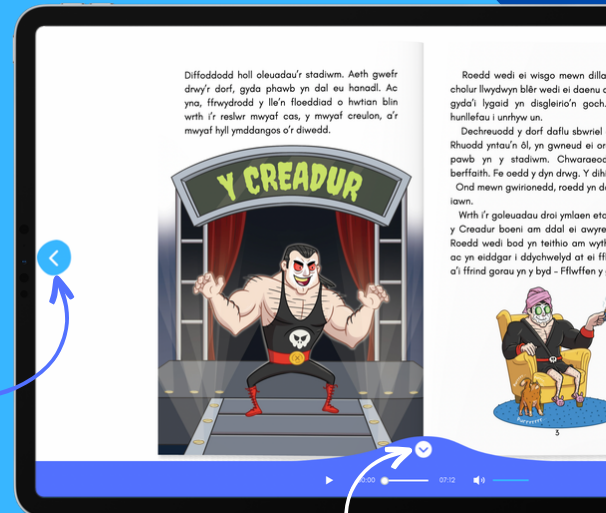

View your child's
reading time today,
their total reading time
and their login streak.

4

Open a book that has
been assigned by your
child's teacher.

5

Find out more information
about the book, including the blurb,
and who the author and
illustrator are.

6

Open the book to read with your child.

8

Turn the page.

7

Complete the quiz that comes with
the book. The teacher will be able to
see your child's score.

9

Press the arrow to listen to the
audiobook.